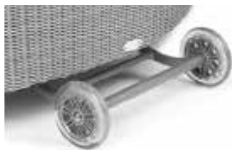

Options: Rotating wheels can be replaced by static gliders.

Fibers

040
bronze

083
chalk

099
vulcano

111
accona

Additional items

The Loveseat/Loveseat XXL is shipped with pre-mounted pullout casters