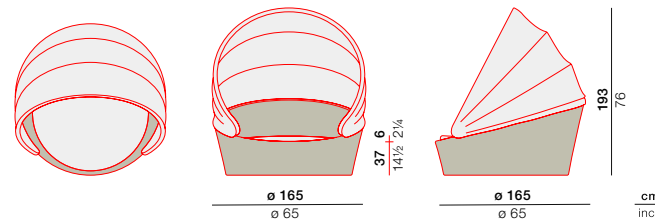

DEDON

ORBIT

ORBIT

Loveseat

Design by **Richard Frinier** | Item code: **030005083** | Weight: **Bronze & Chalk 42,5 kg/94 lbs, Vulcano & Accona 32 kg/71 lbs** | Volume **2,6 m³/92 cu ft** | COM (Customer Own Material): **3,26 m/5.50 yd** (plain fabric only)

Measurements

Collection: The ORBIT love seat is the original icon of modern outdoor furniture design. A sensation from the moment it launched, this multiple-awards-winner by Richard Frinier continues to delight, surprise and inspire more than a decade later. Indeed, its timeless design, generous proportions, easy mobility and meticulous hand-craftsmanship will never go out of style.

Deco cushions

Recommended number of deco cushions
2x 70x70 cm, 2x 60x60 cm,
2x 50x50 cm, 2x 40x40 cm
2x 27 1/2" x 27 1/2", 2x 23 1/2" x 23 1/2",
2x 19 3/4" x 19 3/4", 2x 15 3/4" x 15 3/4"
2x 95050086, 2x 95050084,
2x 95050082, 2x 95050081