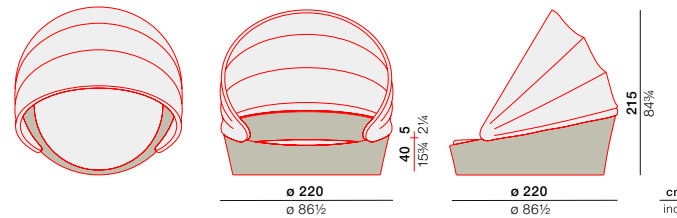

Deco cushions

Recommended number of deco cushions
2x 70x70 cm, 2x 60x60 cm,
2x 50x50 cm, 2x 40x40 cm
2x 27 1/2" x 27 1/2", 2x 23 1/2" x 23 1/2",
2x 19 3/4" x 19 3/4", 2x 15 3/4" x 15 3/4"
2x 95050086, 2x 95050084,
2x 95050082, 2x 95050081

To learn more about DEDON, our collections and warranty policy, please visit our website –

www.dedon.de

10/20

DEDON

ORBIT XXL

Loveseat XXL

Design by **Richard Frinier** | Item code: **030006083** | Weight: **Bronze & Chalk 69 kg/ 153 lbs, Vulcano & Accona 89 kg/ 197 lbs** | Volume **4,84 m³/171 cu ft** | COM (Customer Own Material): **6,20 m/8.00 yd** (plain fabric only)

Measurements

Collection: Launched to commemorate ORBIT's 10th anniversary, the ORBIT XXL is twenty-five percent larger than the original, offering outdoor comfort and ease on a truly grand scale.

Characteristics: Iconic, innovative, exclusive, rotating, super-sized, supremely comfortable