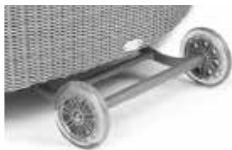

Options: Rotating wheels can be replaced by static gliders. Canopy available in two colors: chalk fiber comes with taupe and bronze fiber comes with white.

Fibers

040
bronze

083
chalk

099
vulcano

111
accona

Additional items

The Loveseat/Loveseat XXL is shipped with pre-mounted pullout casters

Cover

56030006000

Features

Reversible
cushion

Rotatable by
360°.

Cushion